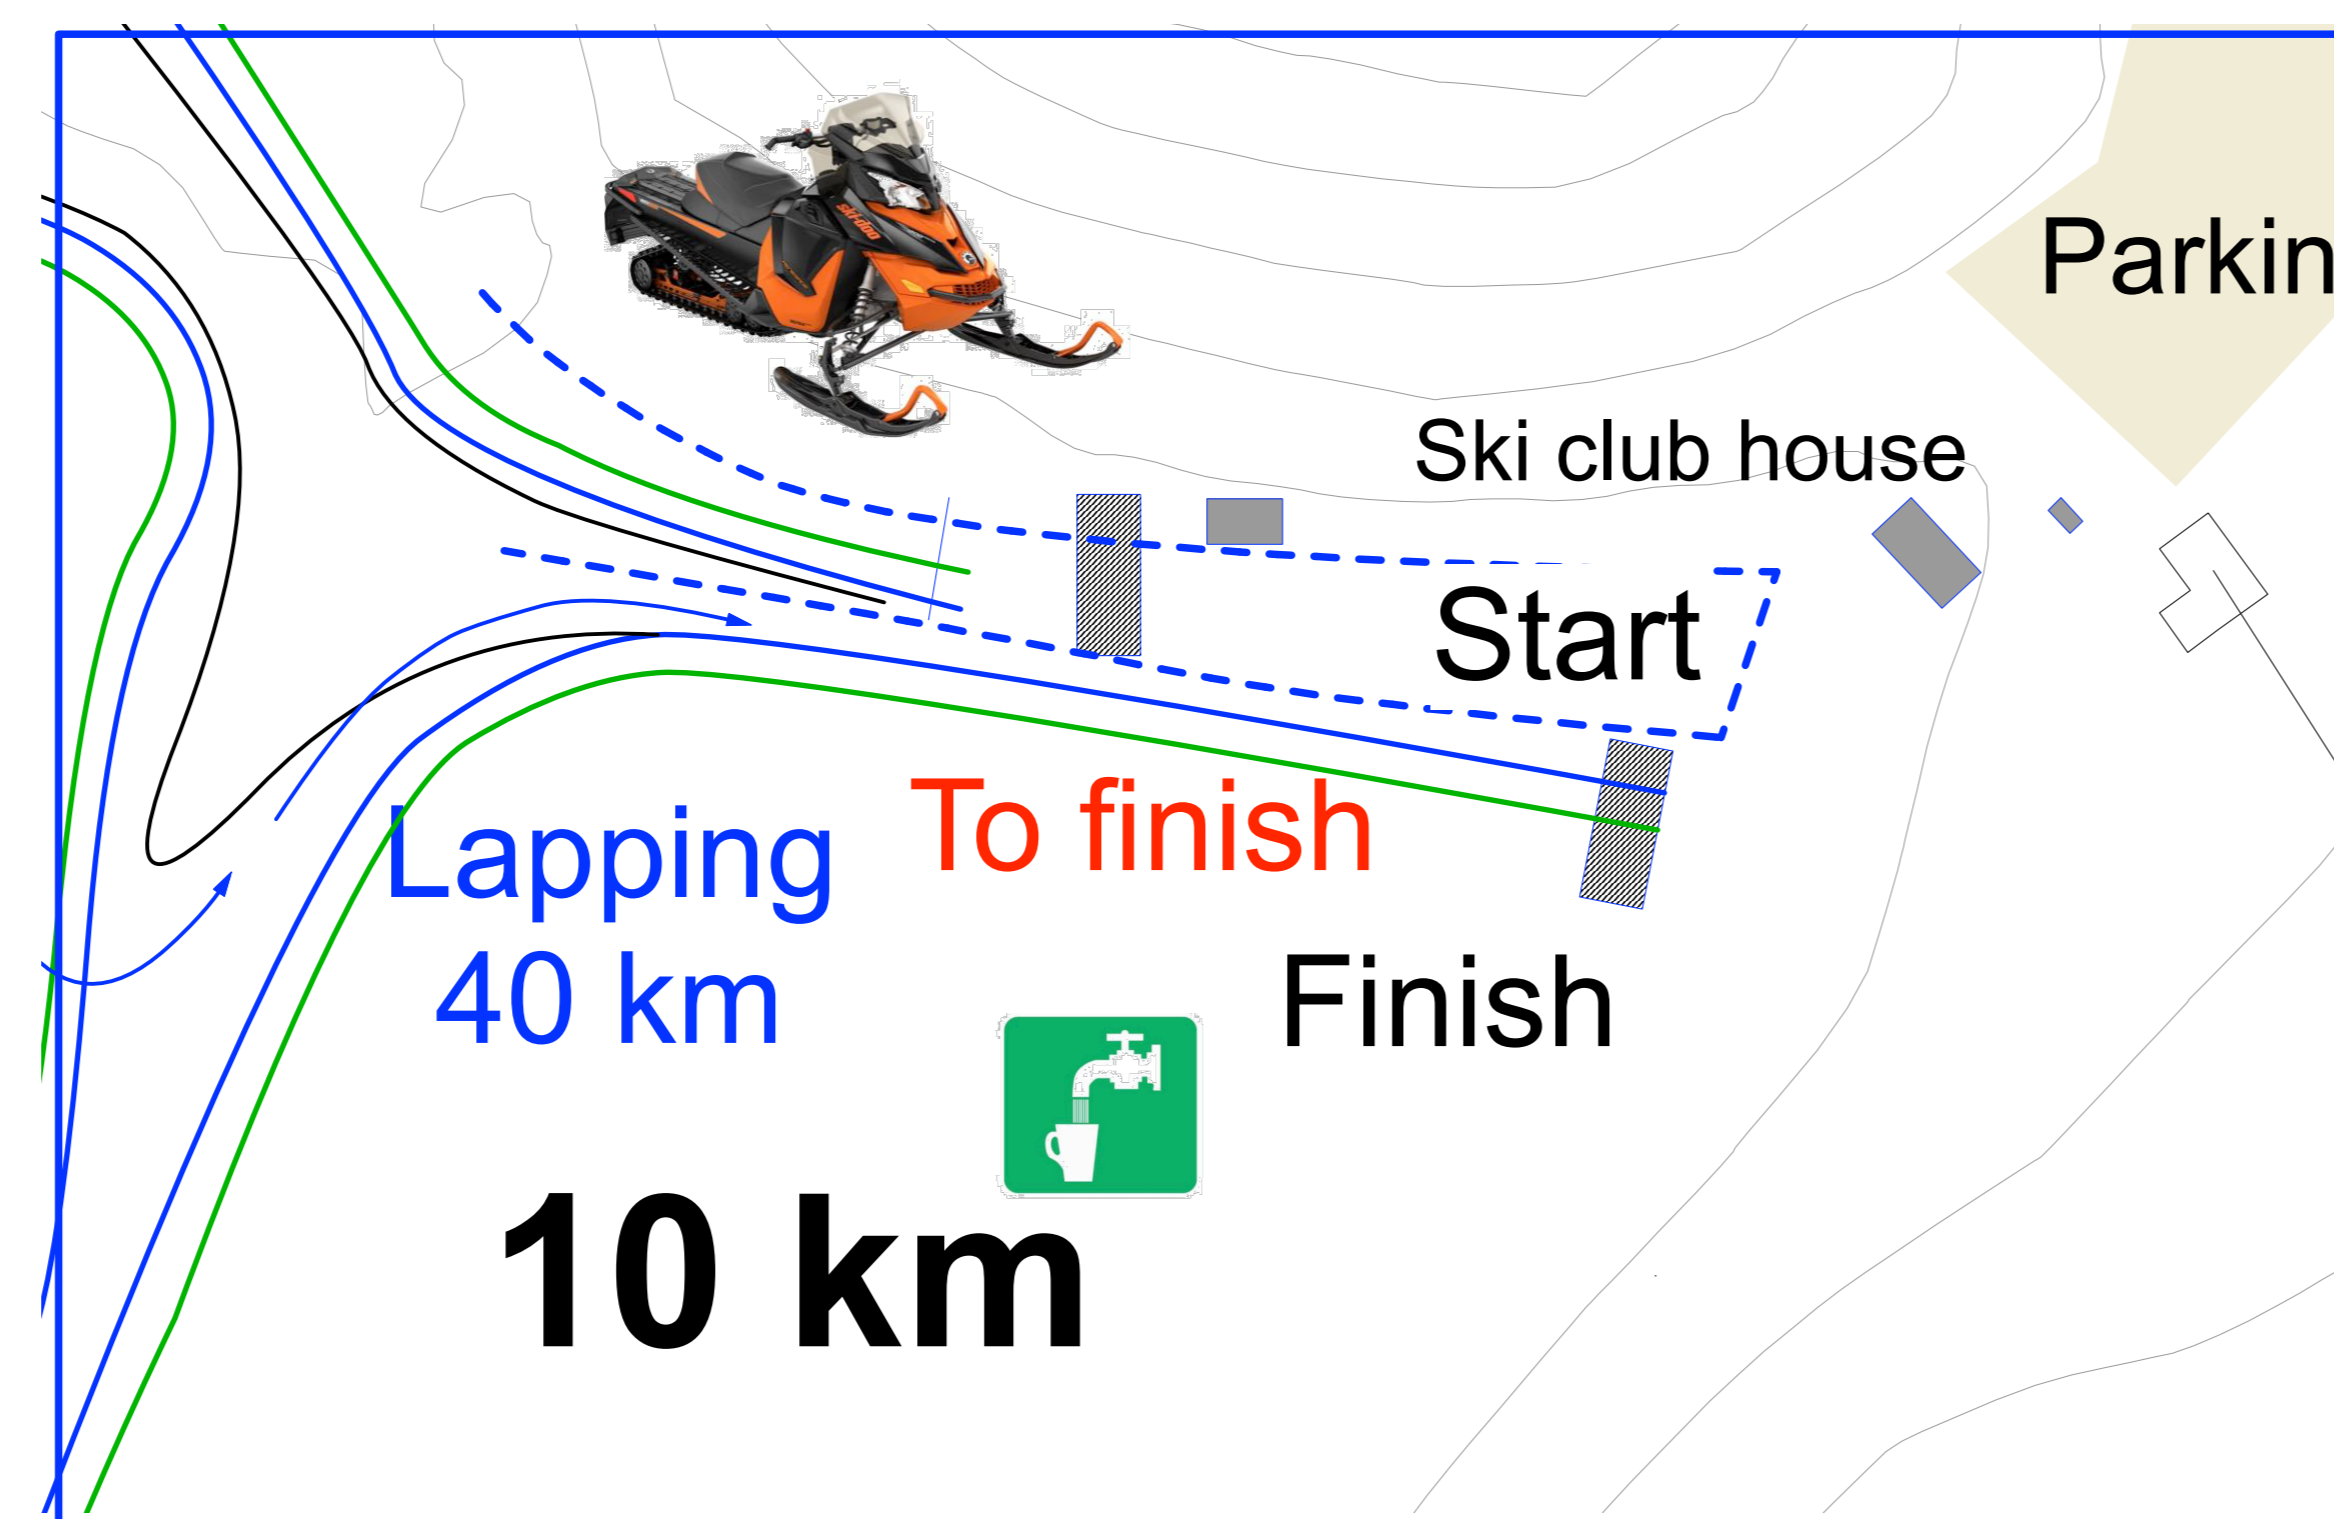

# BLÁFJALLAGANGAN, ICELAND

40 km, 20 km, 10 km, 5 km

1 5 km and 10/20/40 km

2 10 km and 20/40 km

3 100 metra Everest spretturinn Verðlaun

4 START AND FINISH