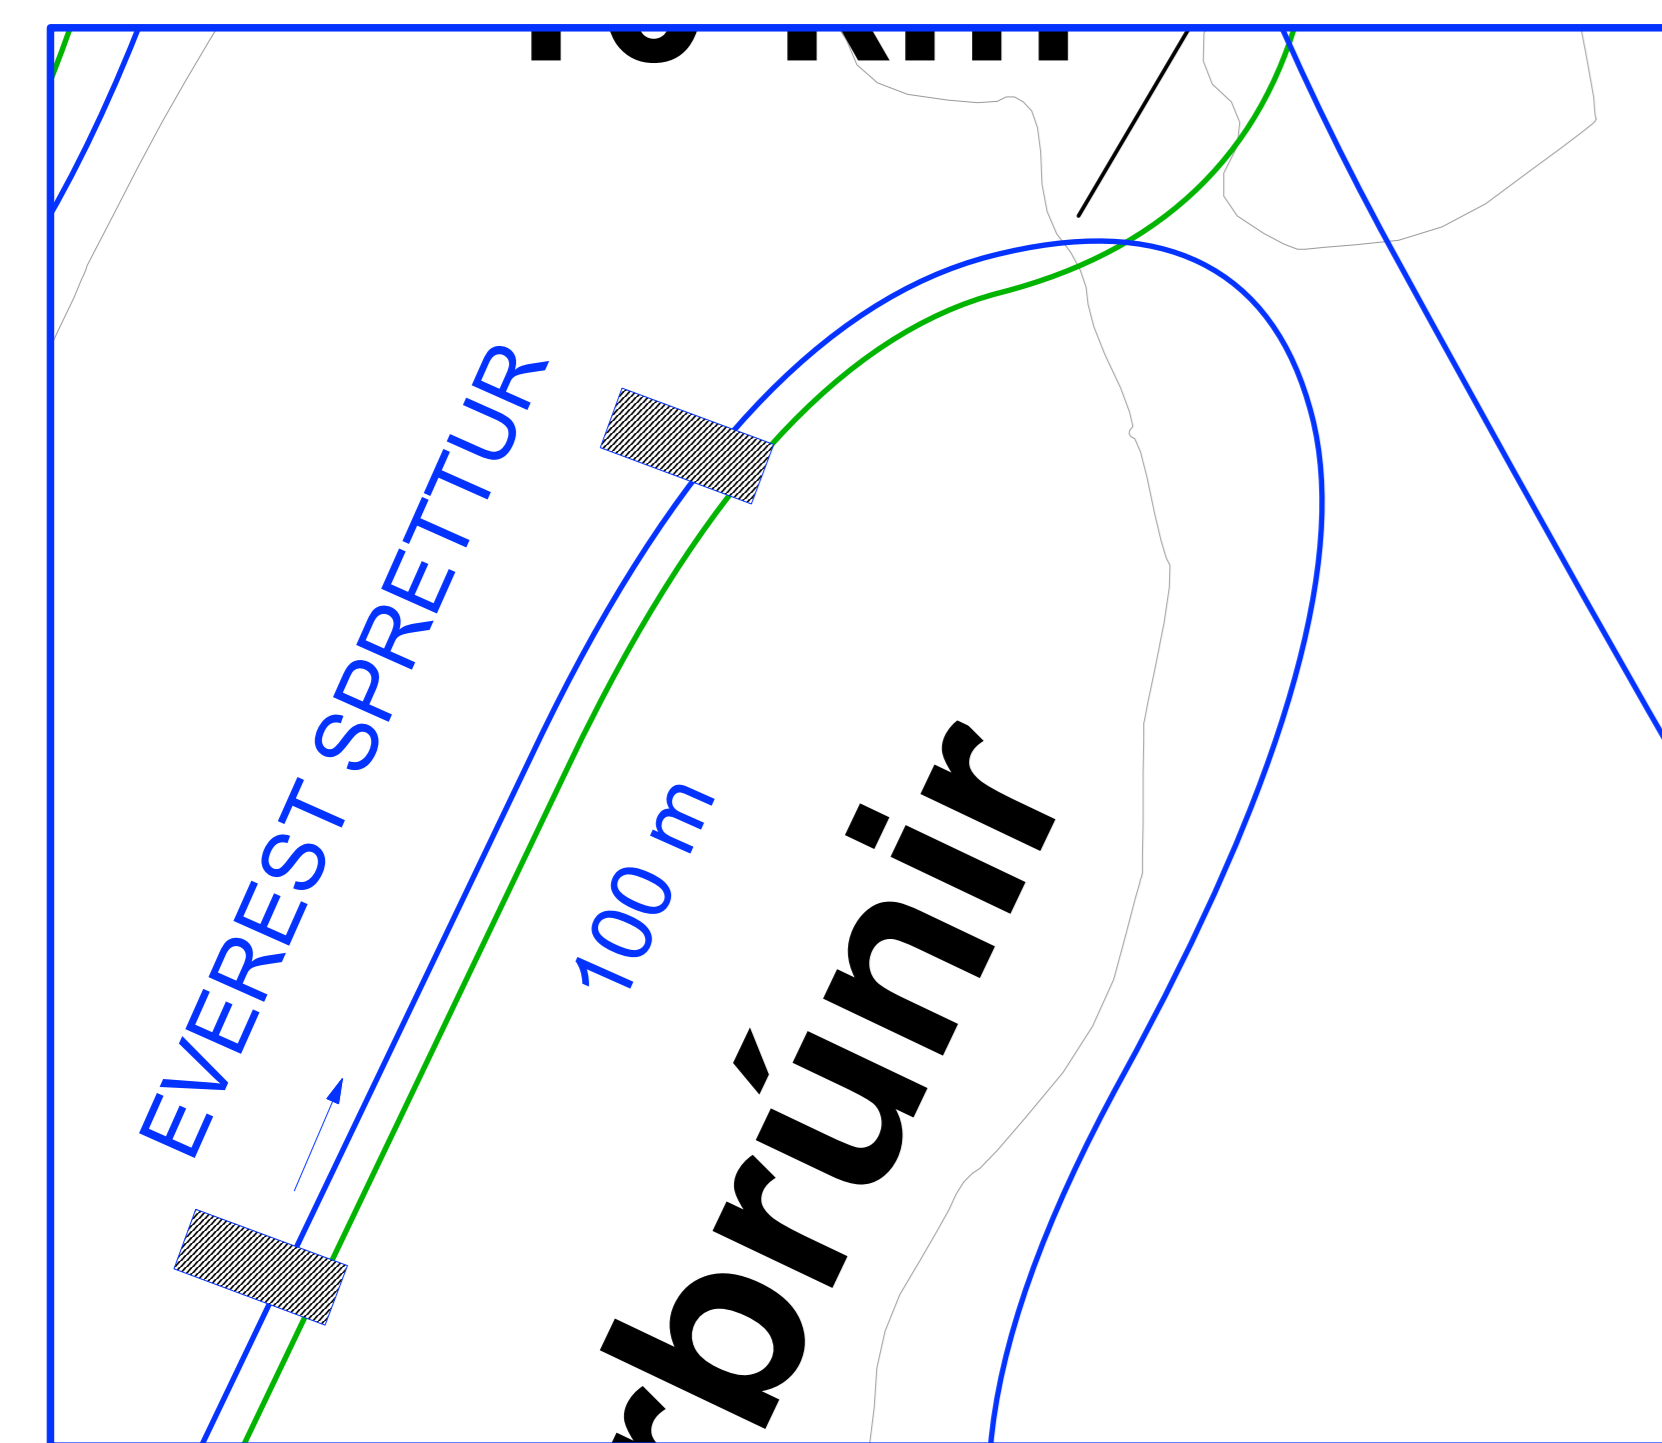

# BLÁFJALLAGANGAN, ICELAND

40 km, 20 km, 10 km, 5 km

1 5 km and 10/20/40 km

2 10 km and 20/40 km

3 100 metra Everest spretturinn Verðlaun

4 START AND FINISH