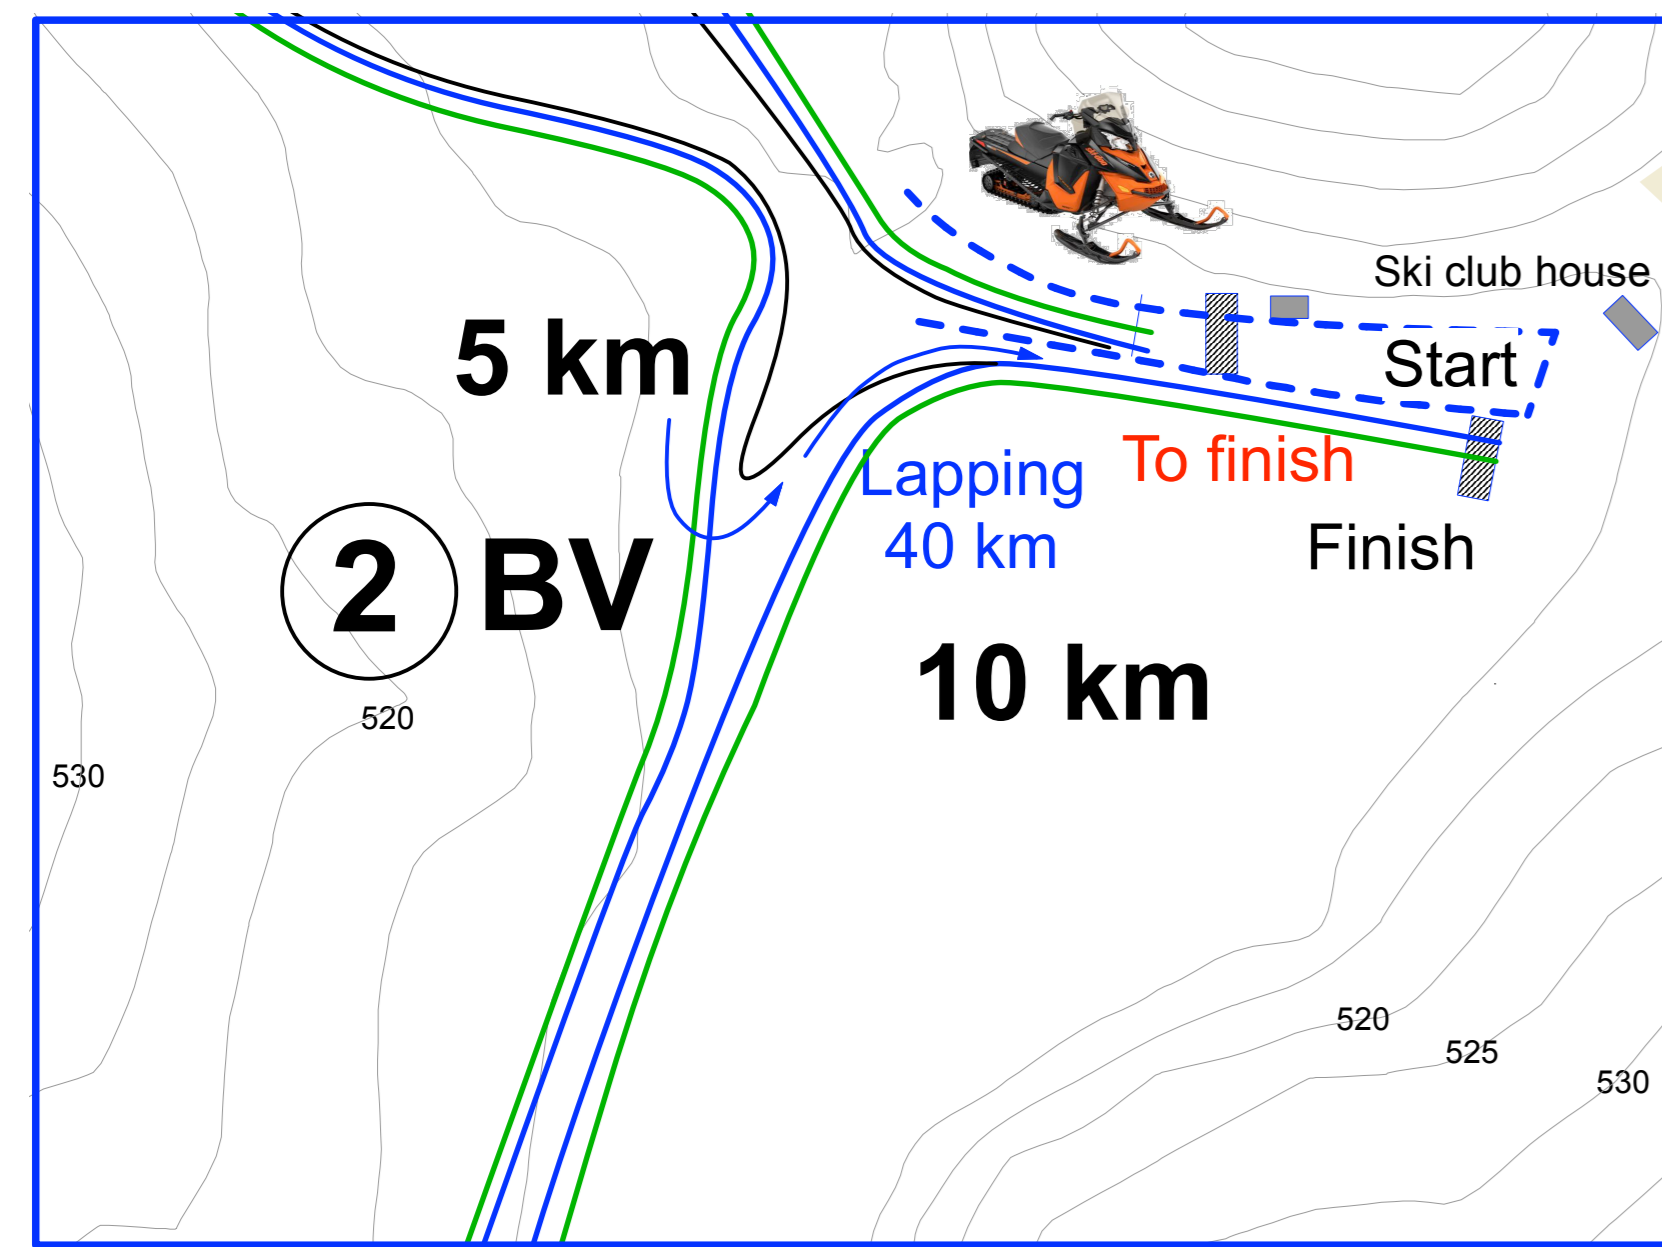

# BLÁFJALLAGANGAN, ICELAND

40 km, 20 km, 10 km, 5 km

1 5 km and 10/20/40 km

2 10 km and 20/40 km

3 100 metra Everest spretturinn Verðlaun

4 START AND FINISH