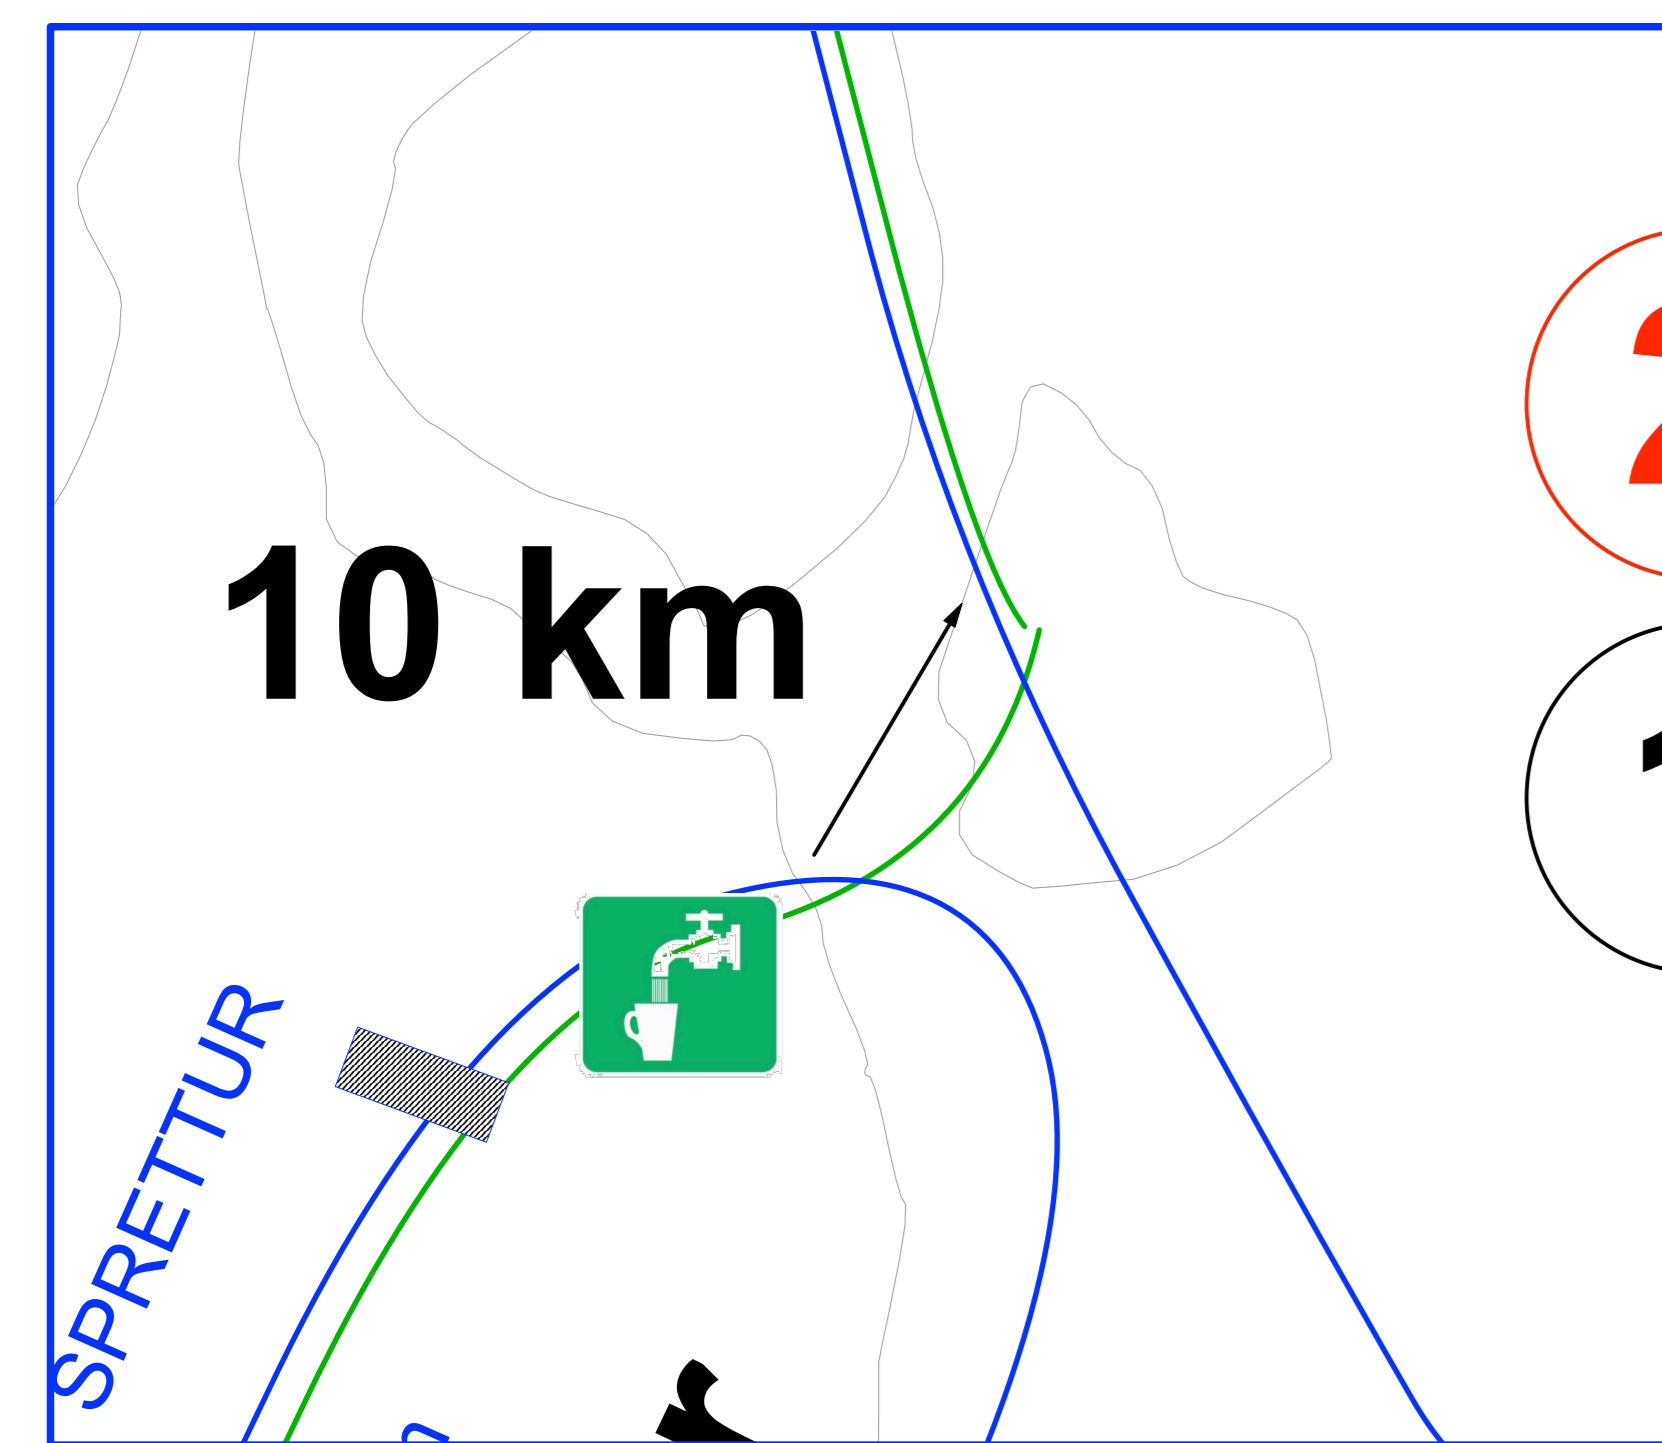

# BLÁFJALLAGANGAN, ICELAND

40 km, 20 km, 10 km, 5 km

1 5 km and 10/20/40 km

2 10 km and 20/40 km

3 100 metra Everest spretturinn Verðlaun

4 START AND FINISH